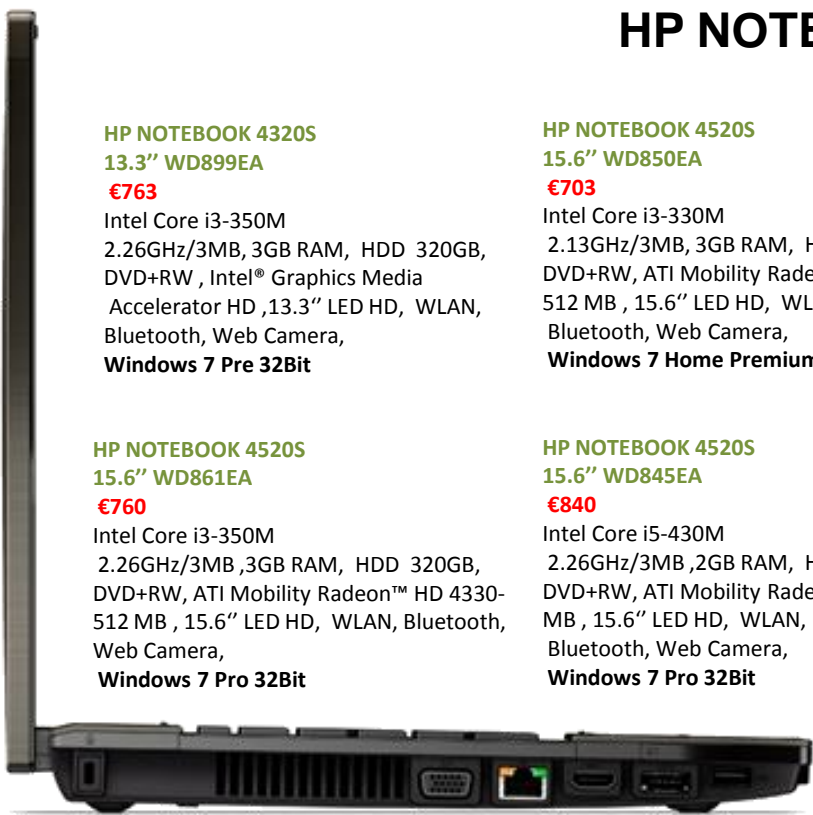

HP BUSINESS NOTEBOOKS

Probook Series

Retail Price List
24 June 2010

HP NOTEBOOK PROBOOK

HP NOTEBOOK 4320S
13.3" WD899EA

€763

Intel Core i3-350M
2.26GHz/3MB, 3GB RAM, HDD 320GB,
DVD+RW, Intel® Graphics Media
Accelerator HD, 13.3" LED HD, WLAN,
Bluetooth, Web Camera,
Windows 7 Pre 32Bit

HP NOTEBOOK 4520S
15.6" WD861EA

€760

Intel Core i3-350M
2.26GHz/3MB, 3GB RAM, HDD 320GB,
DVD+RW, ATI Mobility Radeon™ HD 4330-
512 MB, 15.6" LED HD, WLAN, Bluetooth,
Web Camera,
Windows 7 Pro 32Bit

HP NOTEBOOK 4520S
15.6" WD850EA

€703

Intel Core i3-330M
2.13GHz/3MB, 3GB RAM, HDD 320GB,
DVD+RW, ATI Mobility Radeon™ HD 4330-
512 MB, 15.6" LED HD, WLAN,
Bluetooth, Web Camera,
Windows 7 Home Premium 32Bit

HP NOTEBOOK 4520S
15.6" WD845EA

€840

Intel Core i5-430M
2.26GHz/3MB, 2GB RAM, HDD 320GB,
DVD+RW, ATI Mobility Radeon HD 4330-512
MB, 15.6" LED HD, WLAN,
Bluetooth, Web Camera,
Windows 7 Pro 32Bit

HP NOTEBOOK 4520S
15.6" WD838EA

€749

Intel Core i3-330M
2.13GHz/3MB, 2GB RAM, HDD 250GB,
DVD+RW, Intel® Graphics Media
Accelerator HD, 15.6" LED HD, WLAN,
Bluetooth, Web Camera,
Windows 7 Pro 32Bit

HP NOTEBOOK 4720S
17.3" WD879EA

€894

Intel Core i3-330M
2.13GHz/3MB, 3GB RAM, HDD 250GB,
DVD+RW, ATI Mobility Radeon™ HD 4330-
512 MB, 15.6" LED HD, WLAN, Bluetooth,
Web Camera,
Windows 7 Pro 32Bit

HP Care Pack
Series 2 Years
UK735E010104104

€32 €6

HP Mini Travel
Mouse
RH304AA

€12

Genius Slim-Mini
Keyboard i200
31310042107

€10

HP Case Black
Urban Courier 16.4"
FH932AA

€12

BaseXX Case Black
Universal 16.4"
N22768P

€12

Samsung External
HDD USB 2.0 320GB
HXMU032DA/xx

€69

Samsung Slim
External DVDRW
SE-S084C/xx

€60

HP AIO C4680
Printer/Scanner/Copier
Q8418B

€77

Panda Antivirus Pro
2010 -1 License-1 Year
B12AP10B1

€7

Call now on:
Fax your order on:
Mail on:

Prices, promotions, specifications, availability and terms of offers may change without notice. Despite our best efforts, a small number of items may contain pricing, typography, or photography errors. Correct prices and promotions are validated at the time your order is placed. Delivery and Installation charges are not included, VAT is not included.